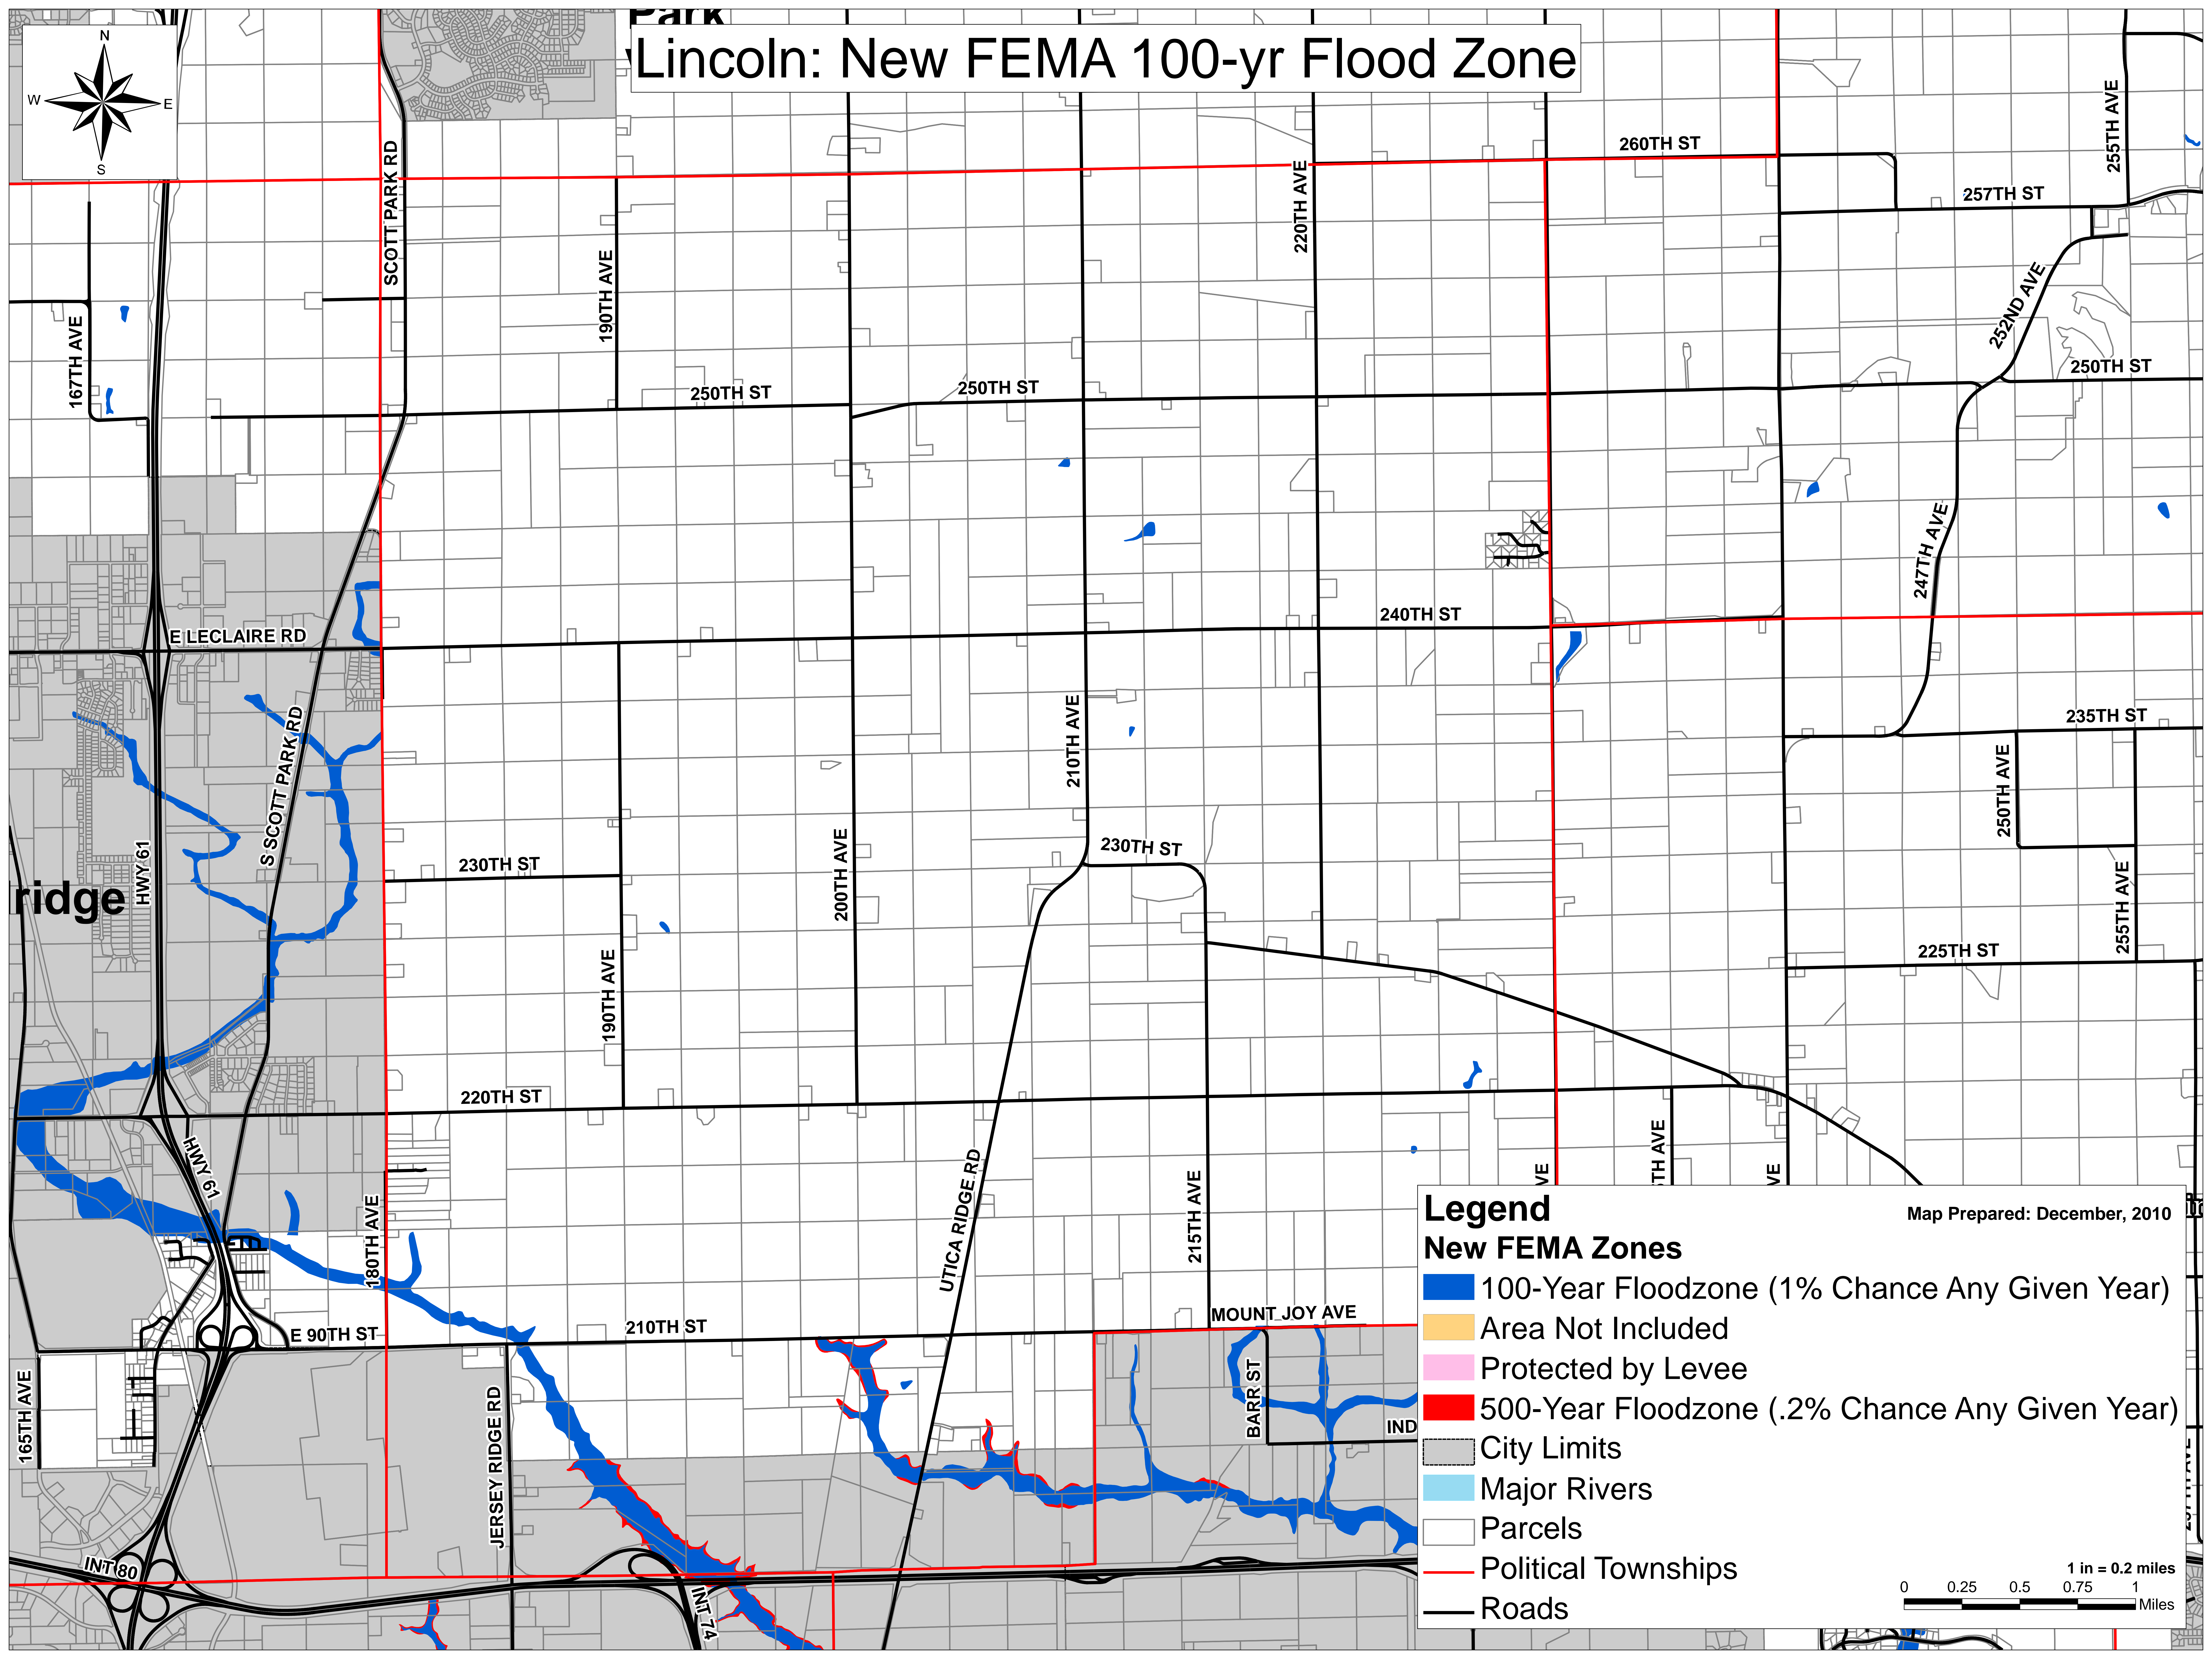

Lincoln: New FEMA 100-yr Flood Zone

Legend

New FEMA Zones

- 100-Year Floodzone (1% Chance Any Given Year)
- Area Not Included
- Protected by Levee
- 500-Year Floodzone (.2% Chance Any Given Year)

City Limits
Major Rivers
Parcels
Political Townships
Roads

Map Prepared: December, 2010

1 in = 0.2 miles
0 0.25 0.5 0.75 1 Miles